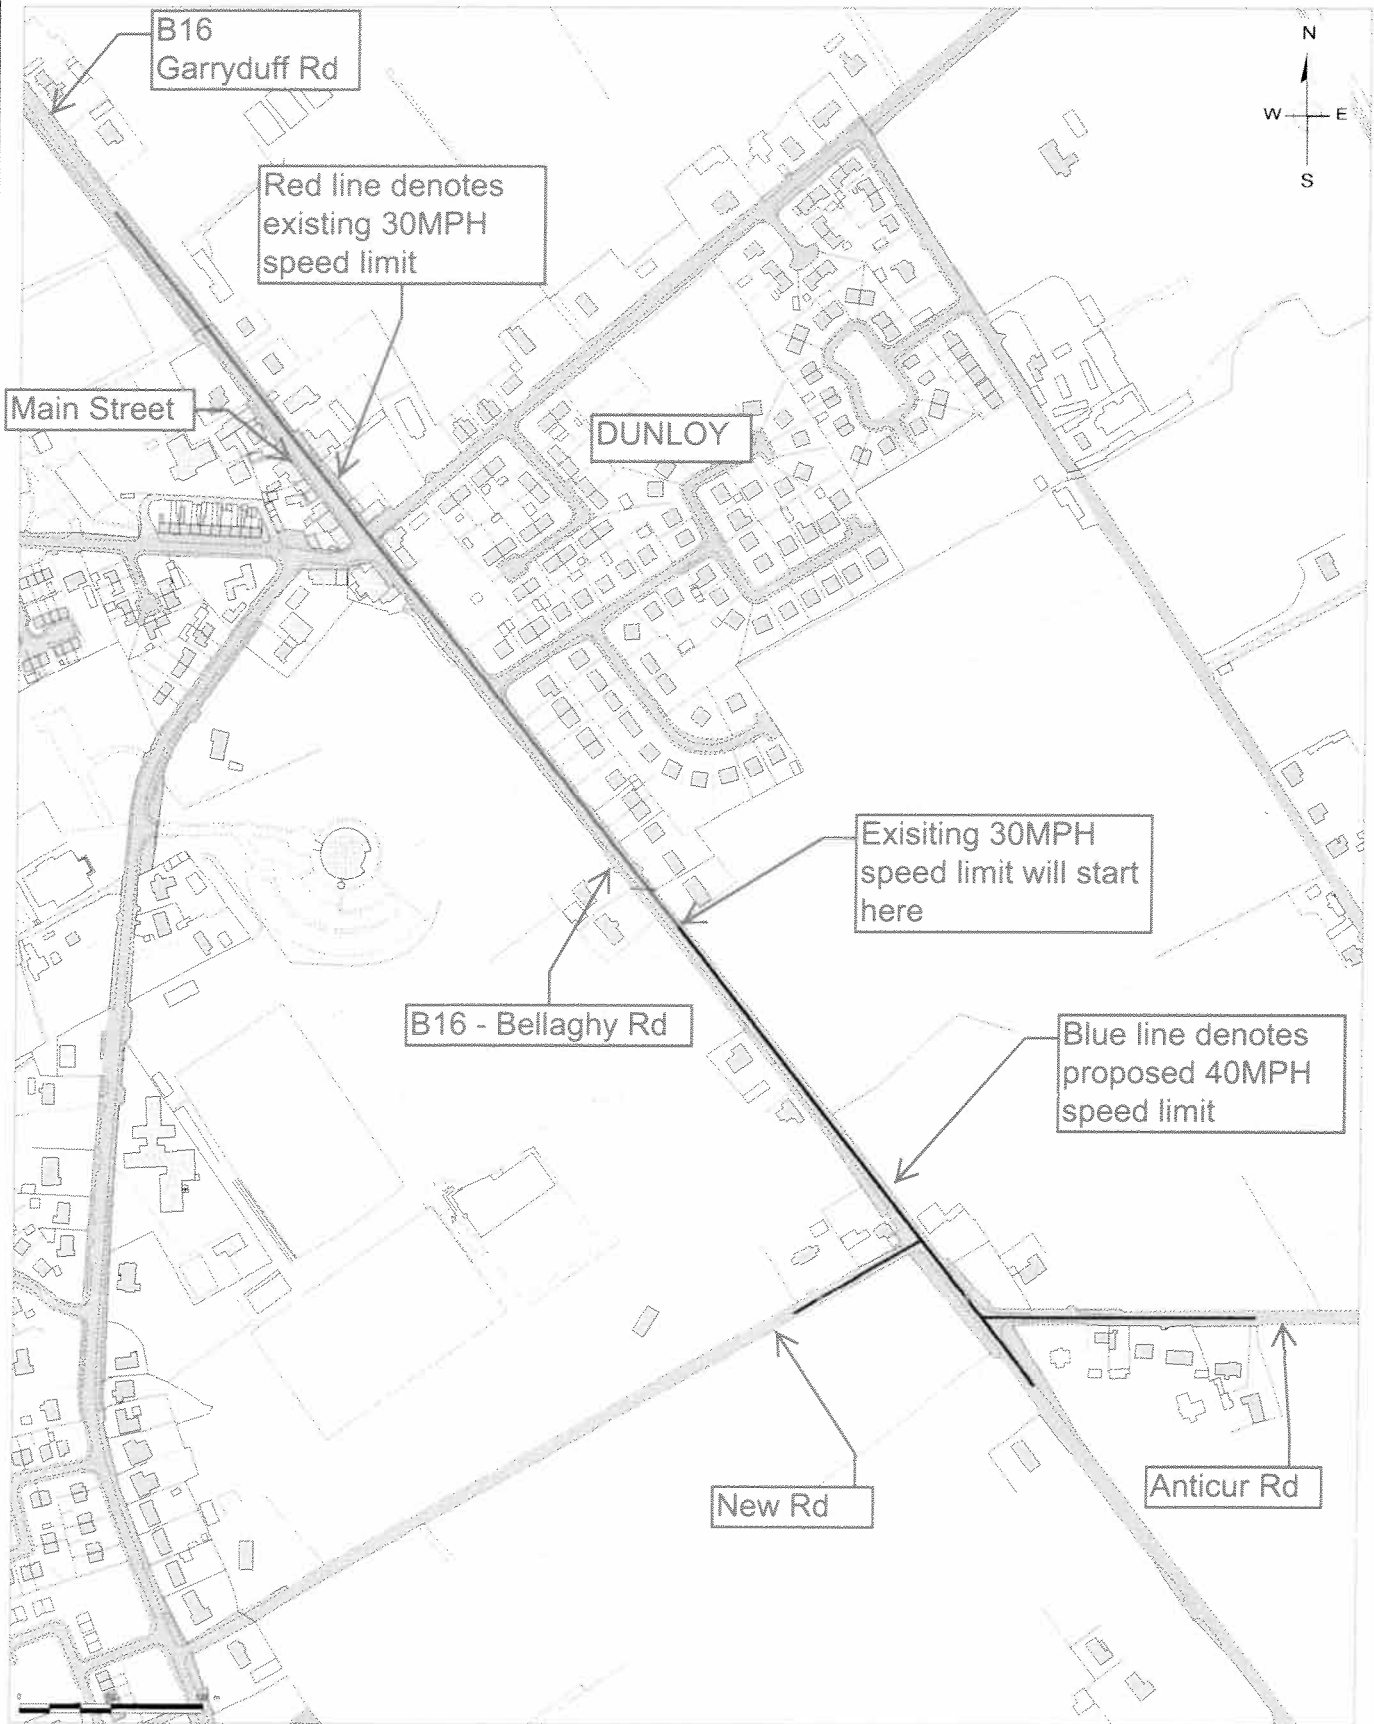

Proposed 40MPH Speed Limit B16 Bellaghy Road Dunloy

Scale: 1:5000

Coords: x 301450.48

Date: 26th August 2015

y 418146.34

This material is based upon Crown Copyright and is reproduced with the permission of Land and Property Services under delegated authority from the Controller of Her Majesty's Stationery Office. © Crown copyright and database rights NIMA ES&LA214