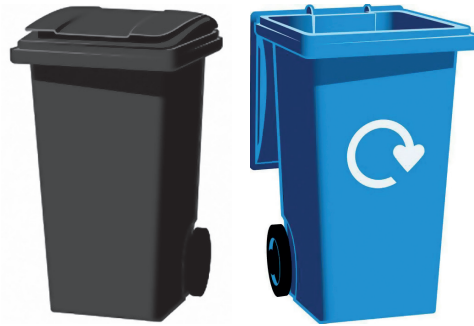

Bin Collection Calendar 2024

(covering former Coleraine BC area)

**Causeway
Coast & Glens
Borough Council**

Shown below is the week you should present either your black or blue bin for collection, doing so on the normal collection day at the normal collection point.

* Any collection changes due to bank/public holidays will be notified on the council's website and on social media

Blue bins will be emptied during the weeks **highlighted in blue**

Black bins will be emptied during the weeks **highlighted in grey**

Please make sure your bin is set out for collection by **7am** on your collection day.

January 2024				
M	T	W	T	F
1	2	3	4	5
8	9	10	11	12
15	16	17	18	19
22	23	24	25	26
29	30	31		

February 2024				
M	T	W	T	F
			1	2
5	6	7	8	9
12	13	14	15	16
19	20	21	22	23
26	27	28	29	

March 2024				
M	T	W	T	F
				1
4	5	6	7	8
11	12	13	14	15
18	19	20	21	22
25	26	27	28	29

April 2024				
M	T	W	T	F
1	2	3	4	5
8	9	10	11	12
15	16	17	18	19
22	23	24	25	26
29	30			

May 2024				
M	T	W	T	F
		1	2	3
6	7	8	9	10
13	14	15	16	17
20	21	22	23	24
27	28	29	30	31

June 2024				
M	T	W	T	F
3	4	5	6	7
10	11	12	13	14
17	18	19	20	21
24	25	26	27	28

July 2024				
M	T	W	T	F
1	2	3	4	5
8	9	10	11	12
15	16	17	18	19
22	23	24	25	26
29	30	31		

August 2024				
M	T	W	T	F
			1	2
5	6	7	8	9
12	13	14	15	16
19	20	21	22	23
26	27	28	29	30

September 2024				
M	T	W	T	F
2	3	4	5	6
9	10	11	12	13
16	17	18	19	20
23	24	25	26	27
30				

October 2024				
M	T	W	T	F
	1	2	3	4
7	8	9	10	11
14	15	16	17	18
21	22	23	24	25
28	29	30	31	

November 2024				
M	T	W	T	F
				1
4	5	6	7	8
11	12	13	14	15
18	19	20	21	22
25	26	27	28	29

December 2024				
M	T	W	T	F
2	3	4	5	6
9	10	11	12	13
16	17	18	19	20
23	24	25	26	27
30	31			

For more information on waste and recycling services, log onto www.causewaycoastandglens.gov.uk/recycle

or contact **028 7034 3453**

This leaflet is printed on recycled paper