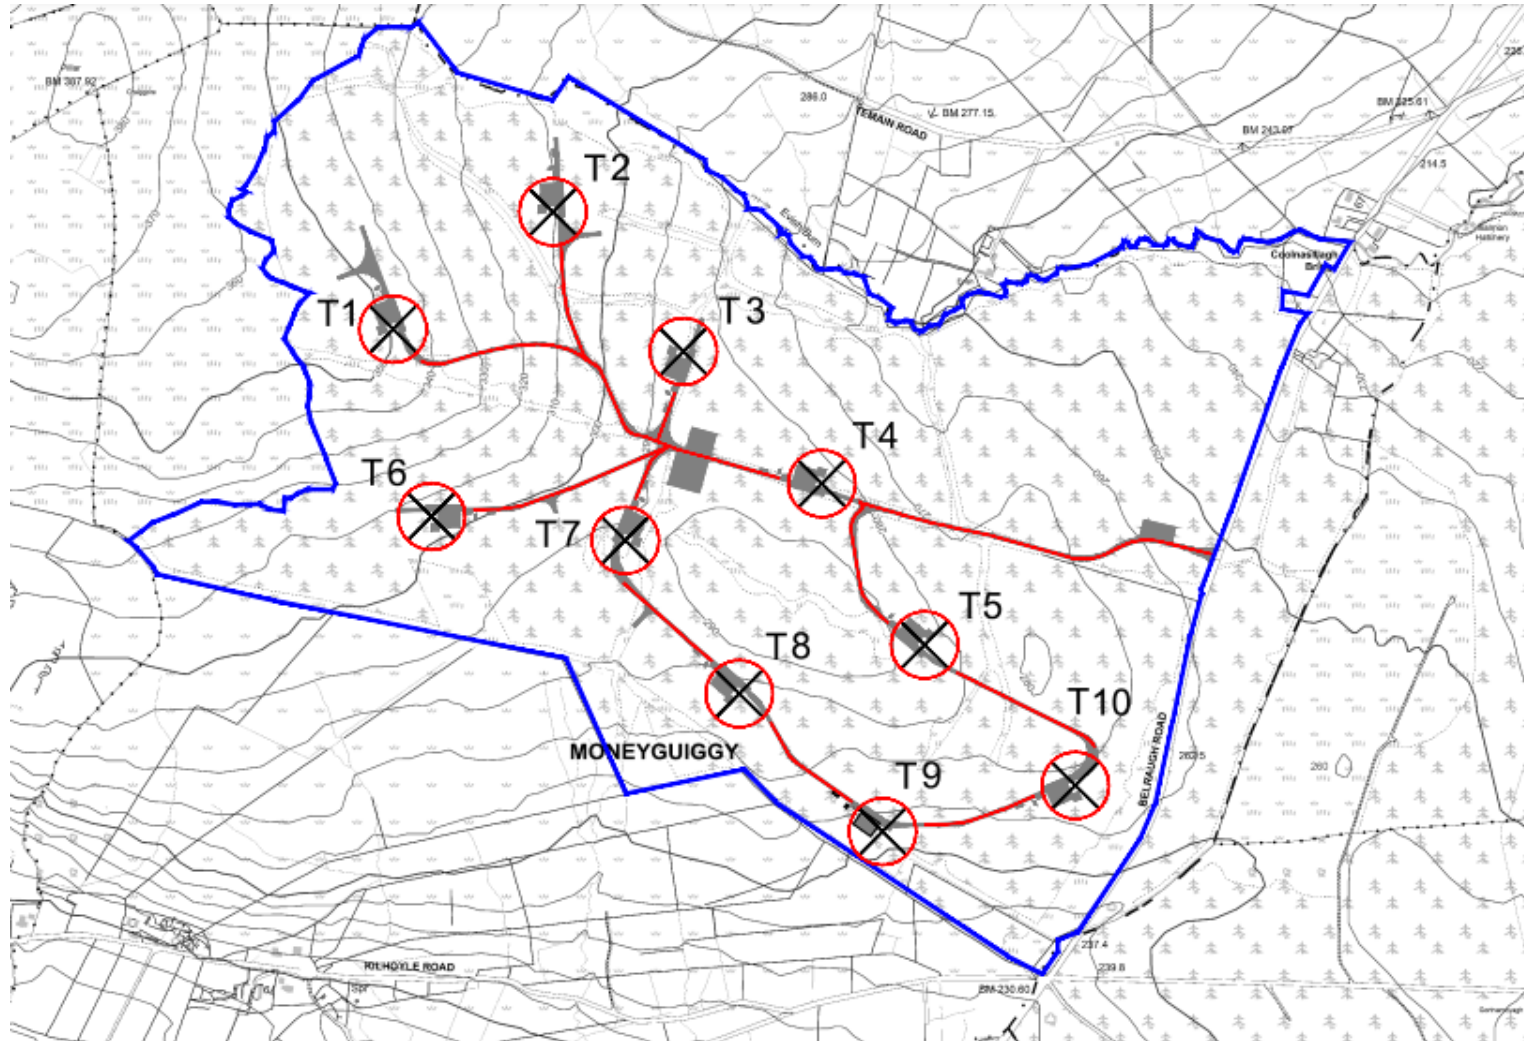

# LA01/2024/0780/S54

Variation of Condition no.23 of LA01/2017/1124/F & LA01/2018/0790/F & Condition no.24 of B/2012/0268/F at the Craiggore Windfarm.

## Site Location

Site Layout

Causeway  
Coast & Glens  
Borough Council